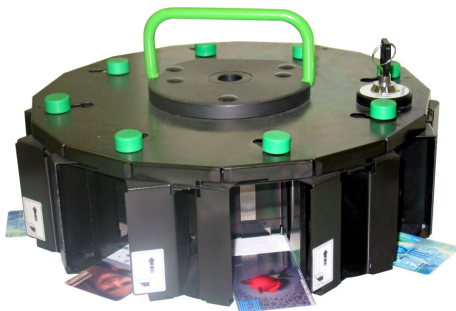

INSTANT CARD ISSUANCE SYSTEM

Z8i

Z8i is the new Matica revolution in card personalization and issuing systems.

Extremely flexible and secure, the Z8i has 8 input hoppers that allow to personalize 8 different types of cards.

Cards can be also personalized manually, through the front single card feeder.

8 Hopper Carousel

Full Card Personalization:

- Full Colour, Dye Sublimation and Monochrome Card Printing
- Re- Transfer module for high quality printing
- Full Encoding: MAG, SMART and RFID
- Full Embossing with Front and Rear Indent
- Tipper Module up to 3 colours selectable

Technical Features

Card handling:

- Automatic card feeding: 8 hoppers, 100 cards in each hopper
- Optical card counting mechanism for cards remaining in each hopper
- Front/Single card input feeder
- Secure-Lock reject hopper: 30 cards
- Output Hopper: 50 finished cards
- Single Output
- Cards format: ISO Std. CR80 - 0.76 mm

Card Personalization:

- Emboss module: 120 characters
- Front and rear indent
- Tipper with 3 selectable colours
- Magnetic stripe encoding HiCo/LoCo: Standard tracks 1, 2 & 3, ISO 7811
- EMV PC/SC USB coupler Chip Card encode/reader module
- RFID Mifare Station